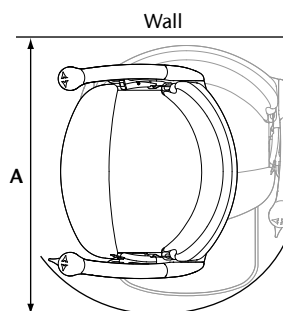

Simplicity+

STRAIGHT STAIRLIFT

Lifting Expectations