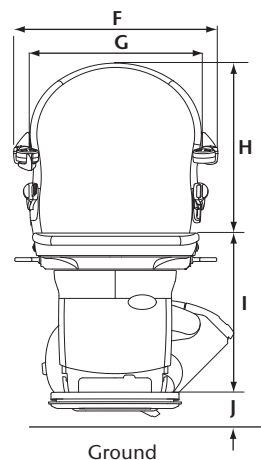

Simplicity+

STRAIGHT STAIRLIFT

Lifting Expectations