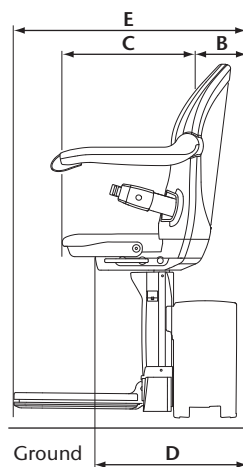

Simplicity+

STRAIGHT STAIRLIFT

Lifting Expectations