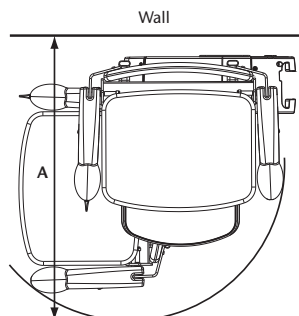

Technical Information

Simplicity

A Minimum swivel radius – with short arm	680mm 644mm
B Minimum wall to seat back	75mm
C Seat depth	370mm
D Minimum folded width to footplate	285mm
E Minimum open width to edge of footplate	580mm
F Armrest width – external	625mm
G Armrest width – internal	480mm
H Seat back height	400mm
I Footplate to seat height – standard seat option – extended seat post	390-490mm 460-560mm
J Minimum footplate height	50mm
Bottom parking space required	660mm
Minimum track intrusion into staircase	160mm
Minimum track intrusion into top landing (typical at 45°)	150mm*
Maximum weight limit – hinge/slidetrack	140kg/22 stone 120kg/19 stone
Speed	0.12m/sec (approx)
Power supply	24v DC battery
Charger	240v
Staircase angle	27-50°

*A 0mm track intrusion kit is available

BUTE

Minivator, 82 First Avenue, Pensnett Estate
Kingswinford, West Midlands DY6 7FJ, England
User support: 08700 118282
Textphone: (180015) 020 7490 8913 ext 05
Voicephone: (18002) 020 7490 8913 ext 05
Global Dealer Support: +44 (0) 844 225 3121
Email: sales@minivator.co.uk
www.minivator.co.uk

Please be aware that actual colours may vary slightly from those shown. All information is provided in good faith but does not constitute a guarantee. Minivator Group reserves the right to alter designs and specifications without prior notice.