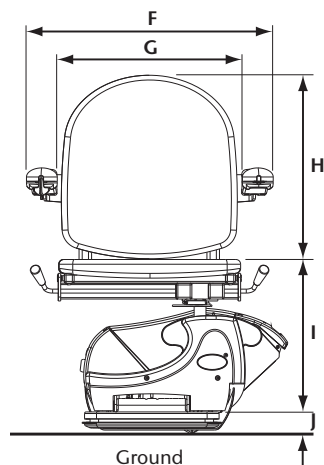

Technical Information

Simplicity

A Minimum swivel radius – with short arm	680mm 644mm
B Minimum wall to seat back	75mm
C Seat depth	370mm
D Minimum folded width to footplate	285mm
E Minimum open width to edge of footplate	580mm
F Armrest width – external	625mm
G Armrest width – internal	480mm
H Seat back height	400mm
I Footplate to seat height – standard seat option – extended seat post	390-490mm 460-560mm
J Minimum footplate height	50mm
Bottom parking space required	660mm
Minimum track intrusion into staircase	160mm
Minimum track intrusion into top landing (typical at 45°)	150mm*
Maximum weight limit – hinge/slidetrack	140kg/22 stone 120kg/19 stone
Speed	0.12m/sec (approx)
Power supply	24v DC battery
Charger	240v
Staircase angle	27-50°

*A 0mm track intrusion kit is available

BUTE

Minivator, 82 First Avenue, Pensnett Estate
Kingswinford, West Midlands DY6 7FJ, England
User support: 08700 118282
Textphone: (180015) 020 7490 8913 ext 05
Voicephone: (18002) 020 7490 8913 ext 05
Global Dealer Support: +44 (0) 844 225 3121
Email: sales@minivator.co.uk
www.minivator.co.uk

Please be aware that actual colours may vary slightly from those shown. All information is provided in good faith but does not constitute a guarantee. Minivator Group reserves the right to alter designs and specifications without prior notice.