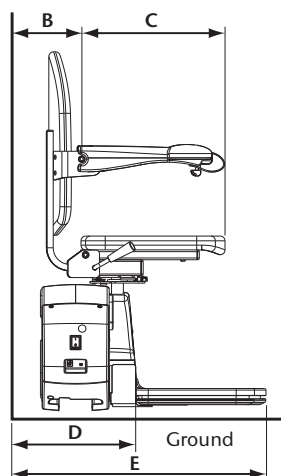

Technical Information

Simplicity

A Minimum swivel radius – with short arm	680mm 644mm
B Minimum wall to seat back	75mm
C Seat depth	370mm
D Minimum folded width to footplate	285mm
E Minimum open width to edge of footplate	580mm
F Armrest width – external	625mm
G Armrest width – internal	480mm
H Seat back height	400mm
I Footplate to seat height – standard seat option – extended seat post	390-490mm 460-560mm
J Minimum footplate height	50mm
Bottom parking space required	660mm
Minimum track intrusion into staircase	160mm
Minimum track intrusion into top landing (typical at 45°)	150mm*
Maximum weight limit – hinge/slidetrack	140kg/22 stone 120kg/19 stone
Speed	0.12m/sec (approx)
Power supply	24v DC battery
Charger	240v
Staircase angle	27-50°

*A 0mm track intrusion kit is available

BUTE

Minivator, 82 First Avenue, Pensnett Estate
Kingswinford, West Midlands DY6 7FJ, England
User support: 08700 118282
Textphone: (180015) 020 7490 8913 ext 05
Voicephone: (18002) 020 7490 8913 ext 05
Global Dealer Support: +44 (0) 844 225 3121
Email: sales@minivator.co.uk
www.minivator.co.uk

Please be aware that actual colours may vary slightly from those shown. All information is provided in good faith but does not constitute a guarantee. Minivator Group reserves the right to alter designs and specifications without prior notice.